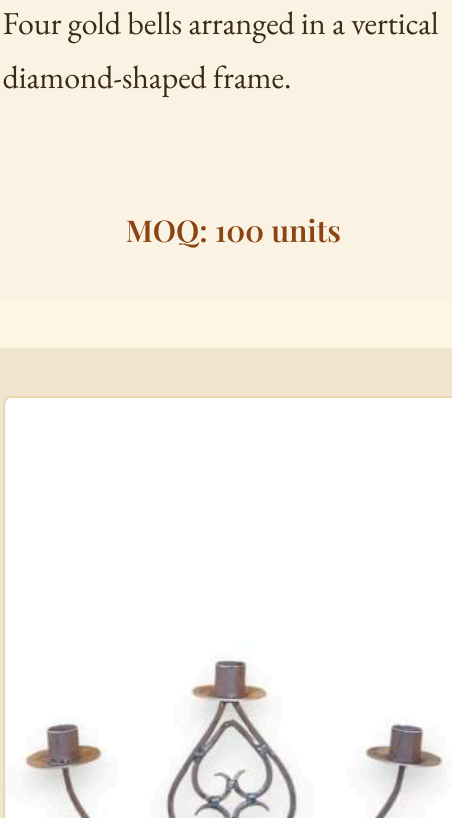

Red Hanging Bell (IM-020)

Red Starburst Bell Ornament.

MOQ: 100 units