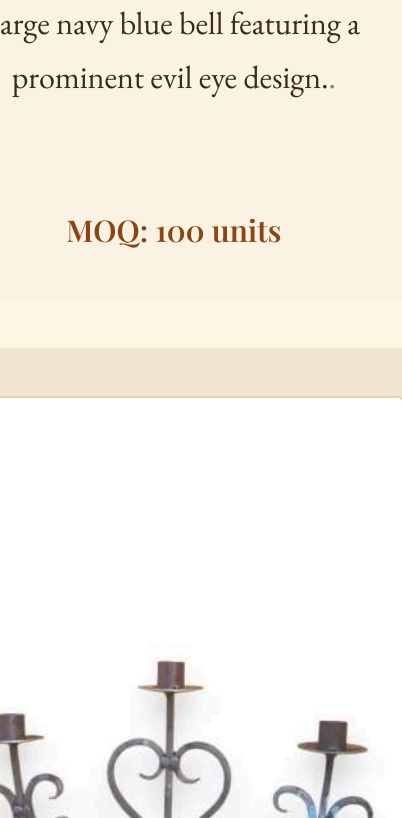

Rustic Gold Bell (IM-019)

Gold-painted bell with slightly distressed finish and simple cylindrical shape.

MOQ: 100 units