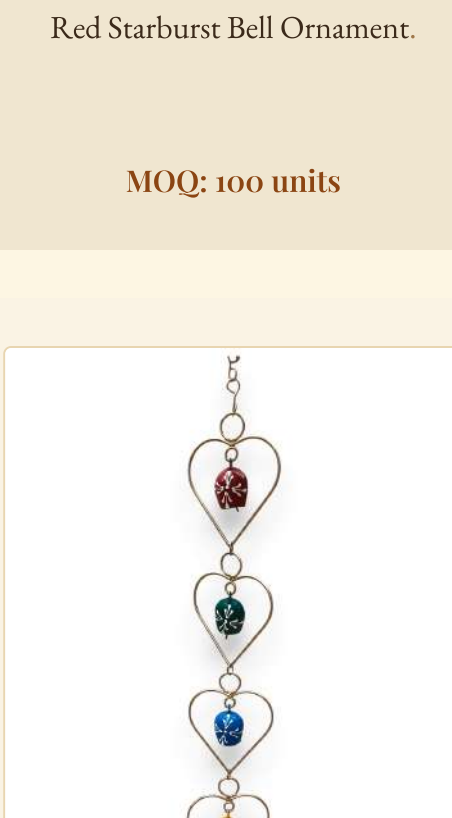

Vibrant blue metal bell with white starburst design and glass bead hanger.

MOQ: 100 units

Multi Evil Eye Wall Hanging (IM-013)

Traditional Turkish-style evil eye protection hanging with 5 colorful nazar beads on a jute rope.

MOQ: 100 units

Large Copper Bell Ornament (IM-014)

Tall copper-gold bell with smooth dome top and rustic finish, held by a metal ring

MOQ: 100 units

Engraved Bell (IM-015)

Gold bell with beautiful herringbone and geometric engraved patterns all over the body.