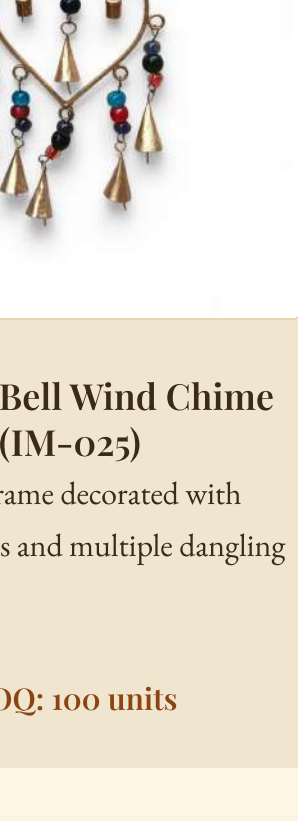

Black Starburst Bell Ornament (IM-016)

Matte black metal bell with white hand-painted starburst and dotted border.

MOQ: 100 units