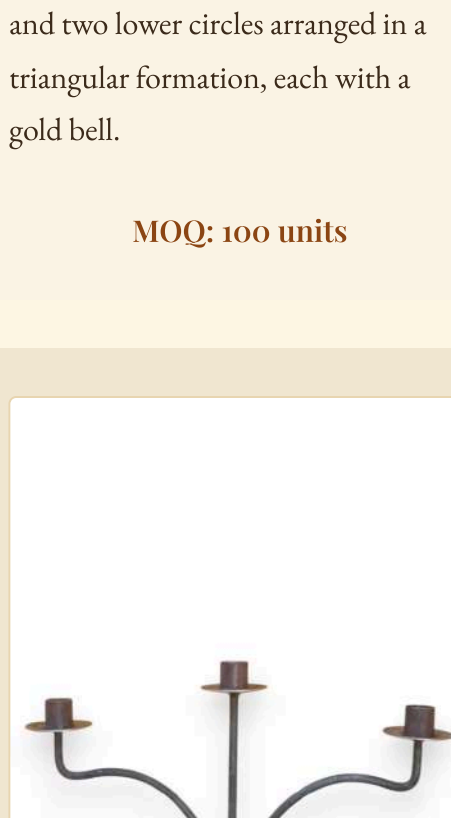

Rainbow Bell Cluster Hanging (IM-021)

Four small colorful bells (red, green, blue, yellow), on jute

MOQ: 100 units