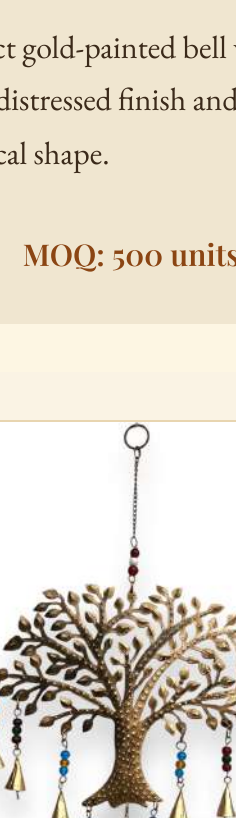

Yellow Floral Painted Bell (IM-001)

Bright yellow bell with colorful hand-painted flowers (blue, red, black) and green border.

MOQ: 100 units

Small Rustic Gold Bell (IM-002)

Compact gold-painted bell with slightly distressed finish and simple cylindrical shape.