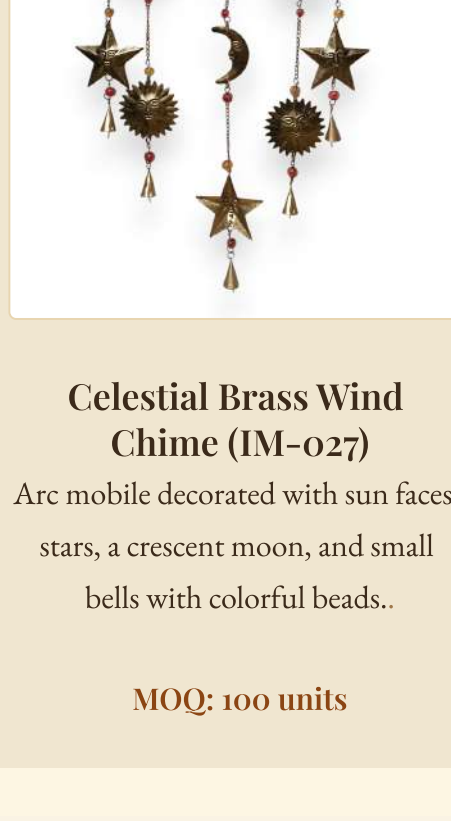

MOQ: 100 units

Large Copper Bell Ornament (IM-014)

Tall copper-gold bell with smooth dome top and rustic finish, held by a metal ring

MOQ: 100 units

Engraved Bell (IM-015)

Gold bell with beautiful herringbone and geometric engraved patterns all over the body.

MOQ: 100 units

Black Starburst Bell Ornament (IM-016)

Matte black metal bell with white hand-painted starburst and dotted border.

MOQ: 100 units

Embossed Floral Bell (IM-017)

Tall bell with detailed horizontal bands of floral and leaf embossing.

MOQ: 100 units

Seven Bell Brass Wind Chime (IM-018)

Horizontal bar with seven rustic gold bells of varying sizes hanging on chains in a gentle arc.

MOQ: 100 units

Rustic Gold Bell (IM-019)

Gold-painted bell with slightly distressed finish and simple cylindrical shape.