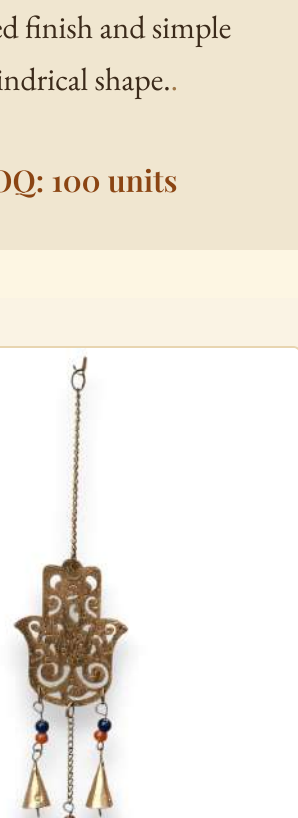

Multi Evil Eye Wall Hanging (IM-013)

Traditional Turkish-style evil eye protection hanging with 5 colorful nazar beads on a jute rope.

MOQ: 100 units