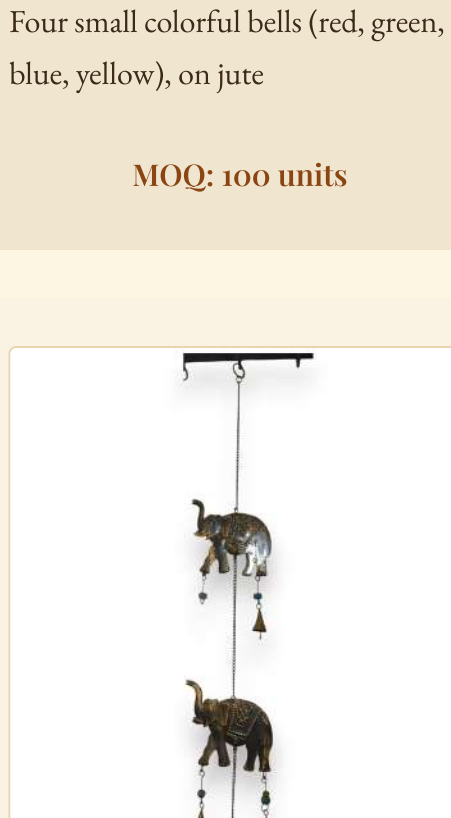

Vibrant blue metal bell with white starburst design and glass bead hanger.

MOQ: 100 units

Multi Evil Eye Wall Hanging (IM-013)

Traditional Turkish-style evil eye protection hanging with 5 colorful nazar beads on a jute rope.

MOQ: 100 units

Large Copper Bell Ornament (IM-014)

Tall copper-gold bell with smooth dome top and rustic finish, held by a metal ring

MOQ: 100 units

Engraved Bell (IM-015)

Gold bell with beautiful herringbone and geometric engraved patterns all over the body.