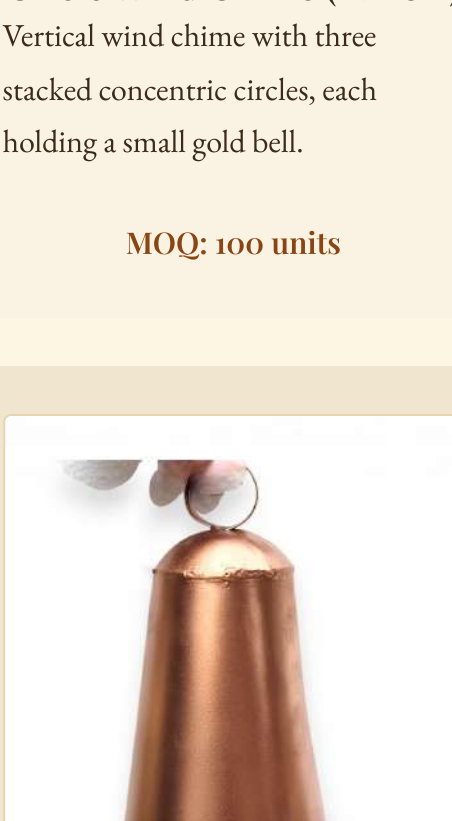

Golden Bells Cluster Hanging (IM-008)

Four rustic gold-painted bells hanging vertically on braided jute rope.

MOQ: 100 units